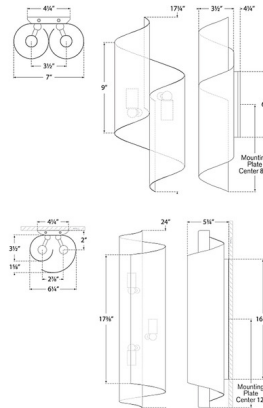

By Visual Comfort Signature

Description

The Iva Wall Sconce brings a sculptural beauty to your interior space. The curved metal folds into itself creating warm columns of light across your room.

Shown in hand-rubbed antique brass

Specifications

COLOR	N/A
BODY FINISH	Hand-Rubbed Antique Brass
WATTAGE	80W
DIMMER	Standard 120V
DIMENSIONS	7"W x 17.25"H x 4.25"D
BULB NOT INCLUDED	2 x T6/Candelabra (E12)/40W/120V Incandescent
OTHER BULB OPTIONS	2 x T6/Candelabra (E12)/120V LED