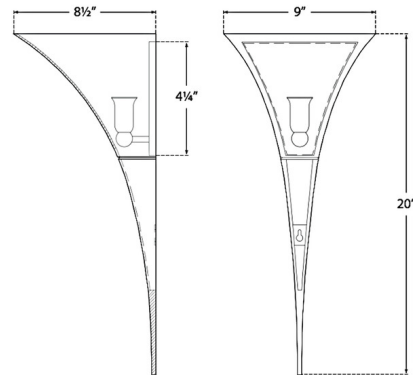

Lightology

lightology.com
866-954-4489
04-25-26

Project: _____
Company: _____
Location: _____ Fixture Type: _____
SPEC #: **VCG1240162**
Approved On: _____ Approved By: _____

Alina Wall Sconce By Visual Comfort Signature

Description

The Alina Wall Sconce brings a stylish art deco look to your interior space. The streamlined, trumpet shaped body casts warm light up into your room.

Shown in hand-rubbed antique brass

Specifications

COLOR	N/A
BODY FINISH	Hand-Rubbed Antique Brass
WATTAGE	60W
DIMMER	Standard 120V
DIMENSIONS	9"W x 20"H x 8.5"D
BULB NOT INCLUDED	1 x B10/Candelabra (E12)/60W/120V Incandescent
OTHER BULB OPTIONS	1 x B10/Candelabra (E12)/120V LED