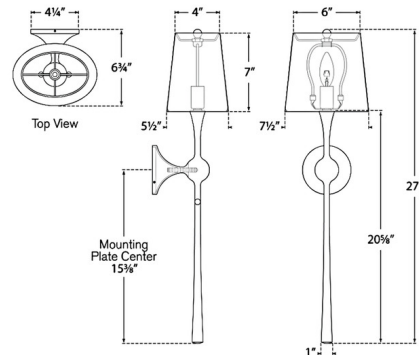

By Visual Comfort Signature

Description

The Dover Wall Sconce brings a timeless elegance to your interior space. The trumpeted silhouette of the frame is topped by a tapered oval linen shade that casts a warm glow of light across your room.

Shown in aged iron / linen

Specifications

COLOR Linen
BODY FINISH Aged Iron
WATTAGE 40W
DIMMER Standard 120V
DIMENSIONS 7.5"W x 27"H x 6.75"D
BULB NOT INCLUDED 1 x B11/Candelabra (E12)/40W/120V Incandescent
OTHER BULB OPTIONS 1 x B11/Candelabra (E12)/120V LED