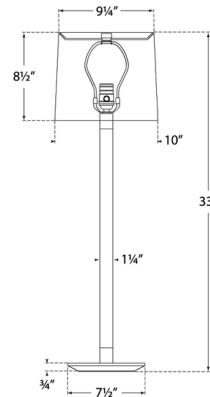

Shown in hand-rubbed antique brass / crystal / linen

Specifications

COLOR Linen
BODY FINISH Hand-Rubbed Antique Brass / Crystal
WATTAGE 75W
DIMMER Included
DIMENSIONS 10"W x 33"H
BULB NOT INCLUDED 1 x A19/Medium (E26)/75W/120V Incandescent
OTHER BULB OPTIONS 1 x A19/Medium (E26)/120V LED