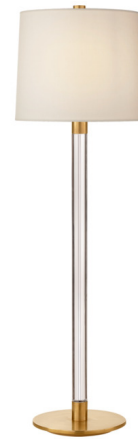

Lightology

lightology.com
866-954-4489
04-25-26

Project: _____
Company: _____
Location: _____ Fixture Type: _____
SPEC #: **VCG1240171**
Approved On: _____ Approved By: _____

Riga Buffet Table Lamp

By Visual Comfort Signature

Description

The Riga Buffet Table Lamp lends modern elegance to a variety of spaces, whether in traditional or contemporary interiors. The clean silhouette in brass and crystal offers a hint of Art Deco, while the softly glowing linen drum shade carries timeless appeal.

Shown in hand-rubbed antique brass / crystal / linen

Specifications

COLOR Linen
BODY FINISH Hand-Rubbed Antique Brass / Crystal
WATTAGE 75W
DIMMER Included
DIMENSIONS 10"W x 33"H
BULB NOT INCLUDED 1 x A19/Medium (E26)/75W/120V Incandescent
OTHER BULB OPTIONS 1 x A19/Medium (E26)/120V LED