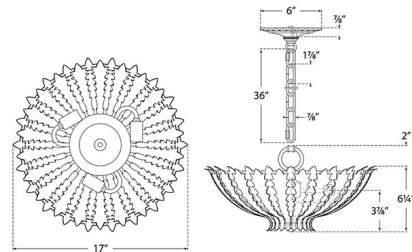

### Description

The Hampton Semi Flush / Chandelier brings a sculptural elegance to your interior space. The intricate, metal shaped leaves form an organic bowl shaped diffuser that creates a warm glow of light from within. Note: Can be used as a semi flush light or with the included chain as a chandelier.

### Specifications

COLOR	N/A
BODY FINISH	Plaster White
WATTAGE	180W
DIMMER	Standard 120V
DIMENSIONS	17"W x 6.25"H
BULB NOT INCLUDED	3 x B10/Candelabra (E12)/60W/120V Incandescent
OTHER BULB OPTIONS	3 x B10/Candelabra (E12)/120V LED

### Technical Information

PRODUCT DIMENSIONS	Adjustable Chain Length: 36"
--------------------	------------------------------

CLICK TO VIEW PRODUCT

Notes: