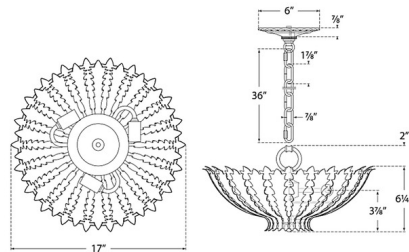

### Specifications

COLOR	N/A
BODY FINISH	Plaster White
WATTAGE	180W
DIMMER	Standard 120V
DIMENSIONS	17"W x 6.25"H
BULB NOT INCLUDED	3 x B10/Candelabra (E12)/60W/120V Incandescent
OTHER BULB OPTIONS	3 x B10/Candelabra (E12)/120V LED

### Technical Information

PRODUCT DIMENSIONS	Adjustable Chain Length: 36"
--------------------	------------------------------

CLICK TO VIEW PRODUCT

Notes: