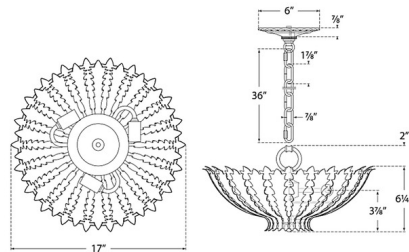

By Visual Comfort Signature

Description

The Hampton Semi Flush / Chandelier brings a sculptural elegance to your interior space. The intricate, metal shaped leaves form an organic bowl shaped diffuser that creates a warm glow of light from within. Note: Can be used as a semi flush light or with the included chain as a chandelier.

Shown in plaster white

Specifications

COLOR	N/A
BODY FINISH	Plaster White
WATTAGE	180W
DIMMER	Standard 120V
DIMENSIONS	17"W x 6.25"H
BULB NOT INCLUDED	3 x B10/Candelabra (E12)/60W/120V Incandescent
OTHER BULB OPTIONS	3 x B10/Candelabra (E12)/120V LED

Technical Information

PRODUCT DIMENSIONS	Adjustable Chain Length: 36"
--------------------	------------------------------

CLICK TO VIEW PRODUCT

Notes: