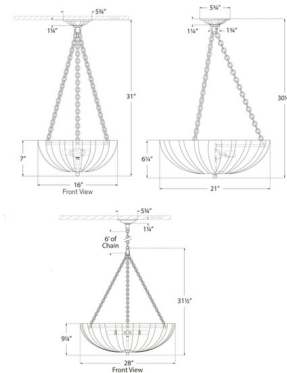

Shown in polished nickel / white strie

Specifications

COLOR White Strie
 BODY FINISH Polished Nickel
 WATTAGE 20W
 DIMMER Standard 120V
 DIMENSIONS 21"W x 6.25"H
 BULB NOT INCLUDED 4 x CA11/Candelabra (E12)/5W/120V LED
 OTHER BULB OPTIONS 4 x CA11/Candelabra (E12)/120V LED