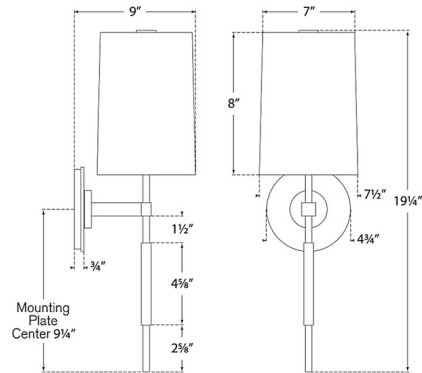

### Specifications

COLOR	.....	Linen
BODY FINISH	.....	Bronze
WATTAGE	.....	60W
DIMMER	.....	Standard 120V
DIMENSIONS	.....	7.5"W x 19.25"H x 9"D
BULB NOT INCLUDED	.....	1 x A19/Medium (E26)/60W/120V Incandescent
OTHER BULB OPTIONS	.....	1 x A19/Medium (E26)/120V LED