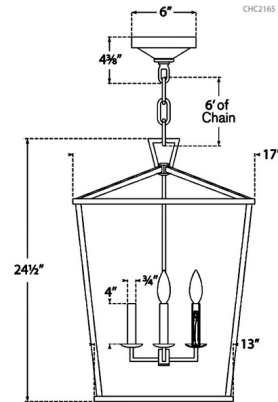

Specifications

COLOR	N/A
BODY FINISH	Antique-Burnished Brass
WATTAGE	240W
DIMMER	Standard 120V
DIMENSIONS	17"W x 24.5"H
BULB NOT INCLUDED	4 x B10/Candelabra (E12)/60W/120V Incandescent
OTHER BULB OPTIONS	4 x B10/Candelabra (E12)/120V LED

Technical Information

PRODUCT DIMENSIONS	Adjustable Chain Length: 72"
--------------------	------------------------------

Shown in antique-burnished brass

CLICK TO VIEW PRODUCT

Notes: