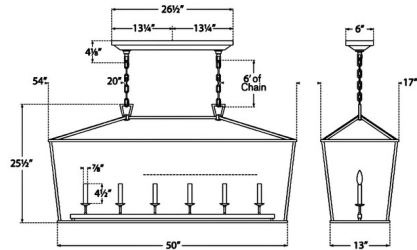

Shown in antique-burnished brass

Specifications

COLOR	N/A
BODY FINISH	Antique-Burnished Brass
WATTAGE	360W
DIMMER	Standard 120V
DIMENSIONS	54"L x 17"W x 25.75"H
BULB NOT INCLUDED	6 x B10/Candelabra (E12)/60W/120V Incandescent
OTHER BULB OPTIONS	6 x B10/Candelabra (E12)/120V LED

Technical Information

PRODUCT DIMENSIONS Two Adjustable Chain Lengths: 72"

CLICK TO VIEW PRODUCT

Notes: