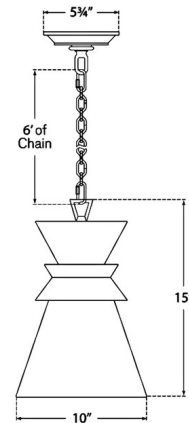

Description

The Alborg Pendant brings an industrial vibe to your interior space. The cone shaped shade in cinched with a band, and casts warm light downward in your room.

Shown in matte white / antique burnished brass

Specifications

COLOR	N/A
BODY FINISH	Matte White / Antique Burnished Brass
WATTAGE	60W
DIMMER	Standard 120V
DIMENSIONS	10"W x 15"H
BULB NOT INCLUDED	1 x A19/Medium (E26)/60W/120V Incandescent
OTHER BULB OPTIONS	1 x A19/Medium (E26)/120V LED