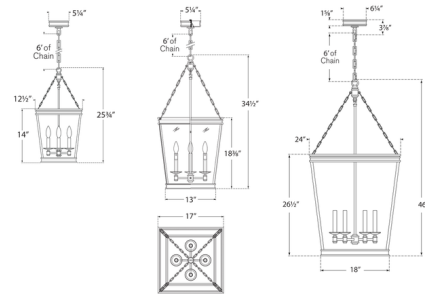

Description

The Launceton Pendant showcases a classic candlestick lamp cluster set inside a modern lantern frame and glass panels. Available in both traditional and contemporary finishes, the Launceton complements many interior design styles, from cottage or rustic to transitional. Note: For installing the 24 inch wide pendant, a 1/4 IPS pipe (not included) must be installed through the junction box and secured to a structural member of the building.

Shown in antique burnished brass / clear

Specifications

COLOR	Clear
BODY FINISH	Antique Burnished Brass
WATTAGE	240W
DIMMER	Standard 120V
DIMENSIONS	17"W x 34.5"H
BULB NOT INCLUDED	4 x CA11/Candelabra (E12)/60W/120V Incandescent
OTHER BULB OPTIONS	4 x CA11/Candelabra (E12)/120V LED