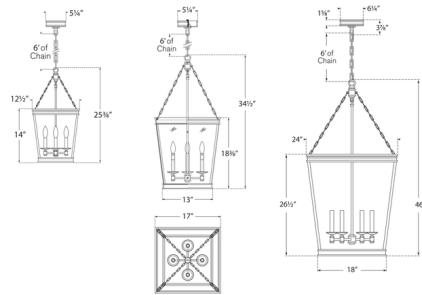

### Description

The Launceton Pendant showcases a classic candlestick lamp cluster set inside a modern lantern frame and glass panels. Available in both traditional and contemporary finishes, the Launceton complements many interior design styles, from cottage or rustic to transitional. Note: For installing the 24 inch wide pendant, a 1/4 IPS pipe (not included) must be installed through the junction box and secured to a structural member of the building.

### Specifications

COLOR	Clear
BODY FINISH	Antique Burnished Brass
WATTAGE	240W
DIMMER	Standard 120V
DIMENSIONS	17"W x 34.5"H
BULB NOT INCLUDED	4 x CA11/Candelabra (E12)/60W/120V Incandescent
OTHER BULB OPTIONS	4 x CA11/Candelabra (E12)/120V LED