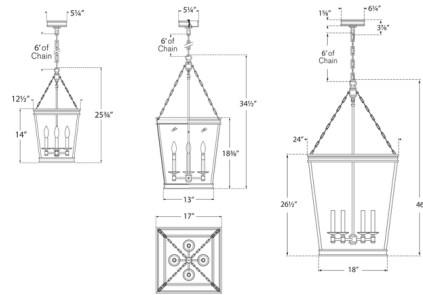

### Description

The Launceton Pendant showcases a classic candlestick lamp cluster set inside a modern lantern frame and glass panels. Available in both traditional and contemporary finishes, the Launceton complements many interior design styles, from cottage or rustic to transitional. Note: For installing the 24 inch wide pendant, a 1/4 IPS pipe (not included) must be installed through the junction box and secured to a structural member of the building.

### Specifications

COLOR	Clear
BODY FINISH	Antique Burnished Brass
WATTAGE	240W
DIMMER	Standard 120V
DIMENSIONS	17"W x 34.5"H
BULB NOT INCLUDED	4 x CA11/Candelabra (E12)/60W/120V Incandescent
OTHER BULB OPTIONS	4 x CA11/Candelabra (E12)/120V LED