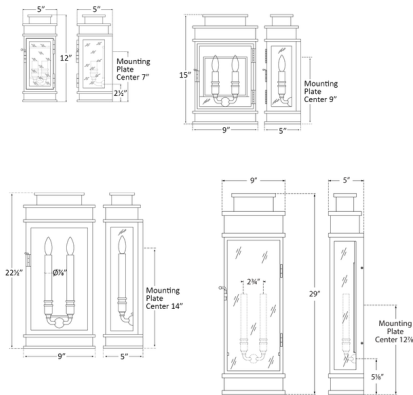

Lightology

lightology.com
866-954-4489
05-27-26

Project: _____

Company: _____

Location: _____ Fixture Type: _____

SPEC #: **VCG1240240**

Approved On: _____ Approved By: _____

Linear Lantern Outdoor Wall Sconce By Visual Comfort Signature

Description

Add a traditional look to your space with the Linear Lantern Outdoor Wall Sconce. Candlestick lampholders are set inside a glassed rectangular frame, with a hinged door providing a decorative touch and access to change the bulbs. Place this wall light in your patio or by a front entrance, or in any other outdoor or indoor setting to create a warm, welcoming ambiance. Note: The Polished Nickel finish is not intended for outdoor use.

Shown in bronze / clear

Specifications

COLOR	Clear
BODY FINISH	Bronze
WATTAGE	120W
DIMMER	Standard 120V
DIMENSIONS	9"W x 29"H x 5"D
BULB NOT INCLUDED	2 x CA11/Candelabra (E12)/60W/120V Incandescent
OTHER BULB OPTIONS	2 x CA11/Candelabra (E12)/120V LED