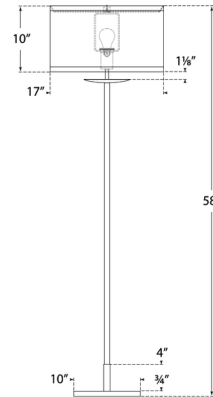

### Specifications

COLOR	N/A
BODY FINISH	Gild / Cream Linen / Black Linen
WATTAGE	100W
DIMMER	N/A
DIMENSIONS	17"W x 58"H
BULB NOT INCLUDED	1 x A19/Medium (E26)/100W/120V Incandescent
OTHER BULB OPTIONS	1 x A19/Medium (E26)/120V LED