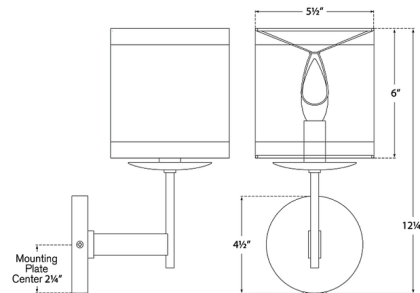

By Visual Comfort Signature

Description

The Walker Wall Sconce celebrates the timeless drum shade, placing a mini version atop a slim arm against a metal backplate. The linen shade is accented by wide edging, a nod to preppy tailoring. Well-suited for contemporary or traditional settings, this sconce adds a sophisticated touch to living rooms, bedrooms and home offices.

Shown in burnished silver leaf / cream linen

Specifications

COLOR	N/A
BODY FINISH	Burnished Silver Leaf / Cream Linen
WATTAGE	60W
DIMMER	Standard 120V
DIMENSIONS	5.5"W x 12.25"H x 7.25"D
BULB NOT INCLUDED	1 x B11/Candelabra (E12)/60W/120V Incandescent
OTHER BULB OPTIONS	1 x B11/Candelabra (E12)/120V LED