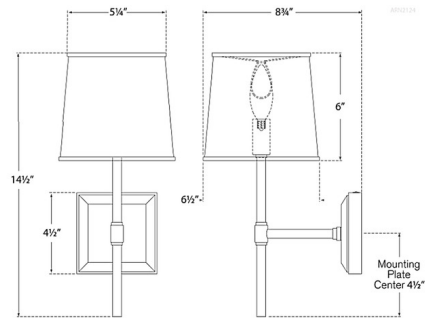

Description

The Bradford Wall Sconce adds a clean, traditional look to your interior space. The dual finished frame holds a trimmed, tapered shade that casts warm light across your room.

Shown in soft brass / cream / linen / soft brass trim

Specifications

- COLOR Linen / Soft Brass Trim
- BODY FINISH Soft Brass / Cream
- WATTAGE 60W
- DIMMER Standard 120V
- DIMENSIONS 6.5"W x 14.5"H x 8.75"D
- BULB NOT INCLUDED 1 x B11/Candelabra (E12)/60W/120V Incandescent
- OTHER BULB OPTIONS 1 x B11/Candelabra (E12)/120V LED