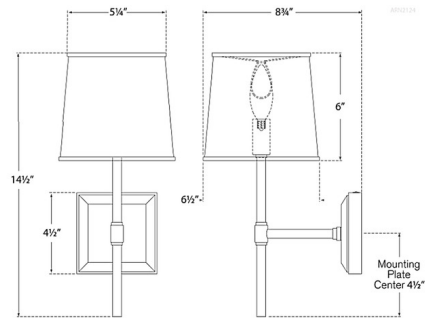

Description

The Bradford Wall Sconce adds a clean, traditional look to your interior space. The dual finished frame holds a trimmed, tapered shade that casts warm light across your room.

Shown in soft brass / cream / linen / soft brass trim

Specifications

COLOR Linen / Soft Brass Trim
BODY FINISH Soft Brass / Cream
WATTAGE 60W
DIMMER Standard 120V
DIMENSIONS 6.5"W x 14.5"H x 8.75"D
BULB NOT INCLUDED 1 x B11/Candelabra (E12)/60W/120V Incandescent
OTHER BULB OPTIONS 1 x B11/Candelabra (E12)/120V LED