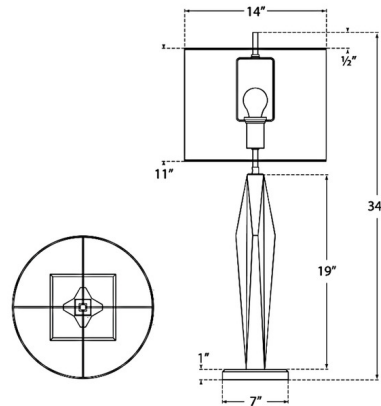

By Visual Comfort Signature

Description

The Castle Peak Table Lamp adds a decorative elegance to your interior space. The faceted Crystal body is topped with a round linen shade that casts sparkling shadows across your room. On/Off switch is located on the cord.

Specifications

COLOR	Cream
BODY FINISH	Crystal
WATTAGE	100W
DIMMER	N/A
DIMENSIONS	14"W x 34"H
BULB NOT INCLUDED	1 x A19/Medium (E26)/100W/120V Incandescent
OTHER BULB OPTIONS	1 x A19/Medium (E26)/120V LED

Technical Information

PRODUCT DIMENSIONS	Cord: 120"
--------------------	-------	------------

Shown in crystal / cream

CLICK TO VIEW PRODUCT

Notes: