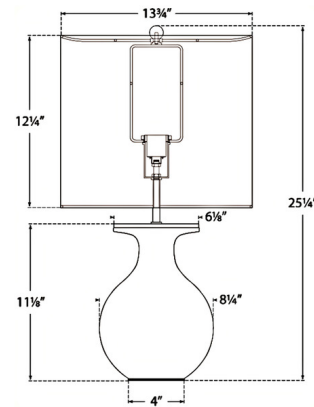

By Visual Comfort Signature

Description

The Albie Table Lamp brings a clean elegance to your interior space. The curved ceramic body is complemented by a drum shaped linen shade that casts warm light across your room. On/Off switch is located on the cord.

Specifications

COLOR	Cream
BODY FINISH	Blush
WATTAGE	60W
DIMMER	N/A
DIMENSIONS	13.75"W x 25.25"H
BULB NOT INCLUDED	1 x A19/Medium (E26)/60W/120V Incandescent
OTHER BULB OPTIONS	1 x A19/Medium (E26)/120V LED

Technical Information

PRODUCT DIMENSIONS	Cord: 120"
--------------------	------------

Shown in blush / cream

CLICK TO VIEW PRODUCT

Notes: