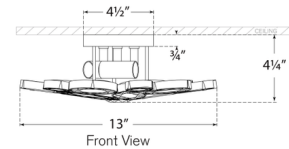

Shown in polished nickel / crystal

Specifications

COLOR	Crystal
BODY FINISH	Polished Nickel
WATTAGE	180W
DIMMER	Standard 120V
DIMENSIONS	13"W x 4.25"H
BULB NOT INCLUDED	3 x B11/Candelabra (E12)/60W/120V Incandescent
OTHER BULB OPTIONS	3 x B11/Candelabra (E12)/120V LED