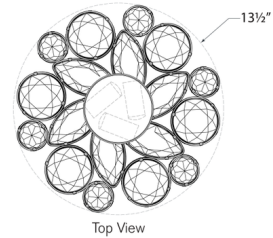

By Visual Comfort Signature

Description

The Lloyd Ceiling Light glams up your space with its sparkling array of large faceted glass pieces. The light illuminates the room while creating an enchanting play of light and shadows as it passes through the crystal.

Shown in polished nickel / crystal

Specifications

COLOR	Crystal
BODY FINISH	Polished Nickel
WATTAGE	180W
DIMMER	Standard 120V
DIMENSIONS	13"W x 4.25"H
BULB NOT INCLUDED	3 x B11/Candelabra (E12)/60W/120V Incandescent
OTHER BULB OPTIONS	3 x B11/Candelabra (E12)/120V LED