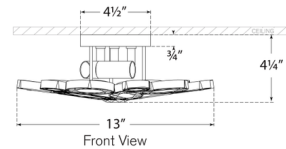

Shown in soft brass / crystal

Specifications

COLOR	Crystal
BODY FINISH	Soft Brass
WATTAGE	180W
DIMMER	Standard 120V
DIMENSIONS	13"W x 4.25"H
BULB NOT INCLUDED	3 x B11/Candelabra (E12)/60W/120V Incandescent
OTHER BULB OPTIONS	3 x B11/Candelabra (E12)/120V LED