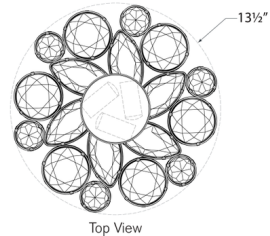

By Visual Comfort Signature

Description

The Lloyd Ceiling Light glams up your space with its sparkling array of large faceted glass pieces. The light illuminates the room while creating an enchanting play of light and shadows as it passes through the crystal.

Shown in soft brass / crystal

Specifications

COLOR	Crystal
BODY FINISH	Soft Brass
WATTAGE	180W
DIMMER	Standard 120V
DIMENSIONS	13"W x 4.25"H
BULB NOT INCLUDED	3 x B11/Candelabra (E12)/60W/120V Incandescent
OTHER BULB OPTIONS	3 x B11/Candelabra (E12)/120V LED