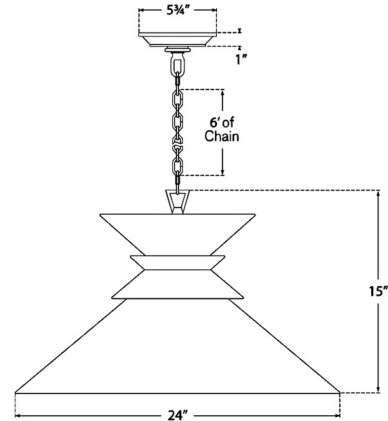

Lightology

lightology.com
866-954-4489
04-25-26

Project: _____

Company: _____

Location: _____ Fixture Type: _____

SPEC #: **VCG1240284**

Approved On: _____ Approved By: _____

Alborg Wide Pendant By Visual Comfort Signature

Description

The Alborg Wide Pendant brings an industrial vibe to your interior space. The wide cone shaped shade is cinched with a band, and casts warm light downward in your room.

Shown in antique nickel

Specifications

| | |
|--------------------|--|
| COLOR | N/A |
| BODY FINISH | Antique Nickel |
| WATTAGE | 75W |
| DIMMER | Standard 120V |
| DIMENSIONS | 24"W x 15"H |
| BULB NOT INCLUDED | 1 x A19/Medium (E26)/75W/120V Incandescent |
| OTHER BULB OPTIONS | 1 x A19/Medium (E26)/120V LED |

Technical Information

| | |
|--------------------|------------------------------|
| PRODUCT DIMENSIONS | Adjustable Chain Length: 72" |
|--------------------|------------------------------|

CLICK TO VIEW PRODUCT