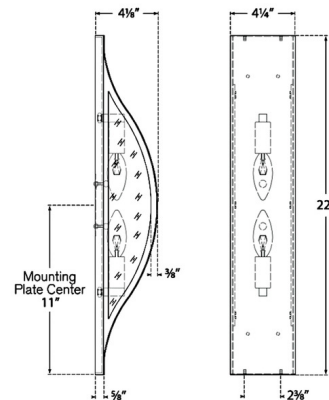

Shown in bronze / frosted

Specifications

| | |
|--------------------|--------------------------------------|
| COLOR | Frosted |
| BODY FINISH | Bronze |
| WATTAGE | 18W |
| DIMMER | Standard 120V |
| DIMENSIONS | 4.25"W x 22"H x 4.125"D |
| BULB NOT INCLUDED | 2 x B11/Candelabra (E12)/9W/120V LED |
| OTHER BULB OPTIONS | 2 x B11/Candelabra (E12)/120V LED |