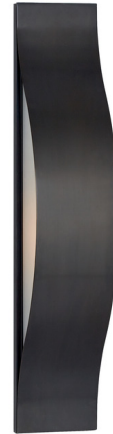

Lightology

lightology.com
866-954-4489
07-07-26

Project: _____

Company: _____

Location: _____ Fixture Type: _____

SPEC #: **VCG1240296**

Approved On: _____ Approved By: _____

Avant Linear Wall Sconce - Floor Model

By Visual Comfort Signature

Description

The Avant Linear Wall Sconce is inspired by the curves of the California coastline. The clean, modern silhouette is complemented with glass accents that cast warm light across your room. NOTE: This is a discontinued floor model and limited to quantity on hand.

Shown in bronze / frosted

Specifications

| | |
|--------------------|--------------------------------------|
| COLOR | Frosted |
| BODY FINISH | Bronze |
| WATTAGE | 18W |
| DIMMER | Standard 120V |
| DIMENSIONS | 4.25"W x 22"H x 4.125"D |
| BULB NOT INCLUDED | 2 x B11/Candelabra (E12)/9W/120V LED |
| OTHER BULB OPTIONS | 2 x B11/Candelabra (E12)/120V LED |