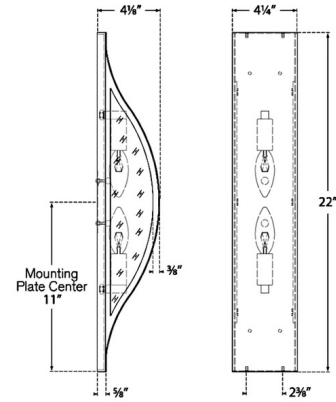

### Specifications

COLOR	Frosted
BODY FINISH	Bronze
WATTAGE	18W
DIMMER	Standard 120V
DIMENSIONS	4.25"W x 22"H x 4.125"D
BULB NOT INCLUDED	2 x B11/Candelabra (E12)/9W/120V LED
OTHER BULB OPTIONS	2 x B11/Candelabra (E12)/120V LED