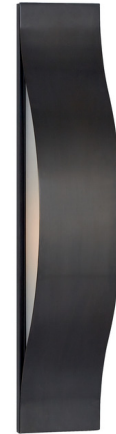

# Lightology

lightology.com  
866-954-4489  
04-25-26

Project: \_\_\_\_\_  
 Company: \_\_\_\_\_  
 Location: \_\_\_\_\_ Fixture Type: \_\_\_\_\_  
 SPEC #: **VCG1240296**  
 Approved On: \_\_\_\_\_ Approved By: \_\_\_\_\_

## Avant Linear Wall Sconce - Floor Model

By Visual Comfort Signature

### Description

The Avant Linear Wall Sconce is inspired by the curves of the California coastline. The clean, modern silhouette is complemented with glass accents that cast warm light across your room.  
 NOTE: This is a discontinued floor model and limited to quantity on hand.

Shown in bronze / frosted