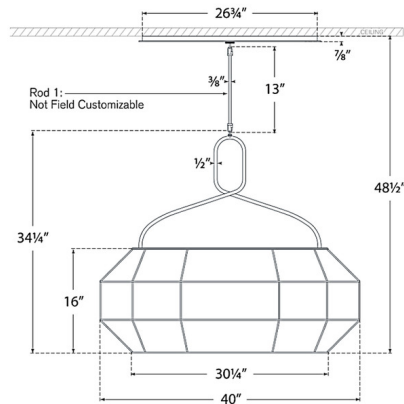

Specifications

COLOR Linen
BODY FINISH Bronze
WATTAGE 240W
DIMMER Standard 120V
DIMENSIONS 40"L x 15"W x 34.25"H
BULB NOT INCLUDED 6 x T10/Medium (E26)/40W/120V Incandescent
OTHER BULB OPTIONS 6 x T10/Medium (E26)/120V LED

Technical Information

PRODUCT DIMENSIONS Downrod: One 13" Included

Shown in bronze / linen

CLICK TO VIEW PRODUCT

Notes: