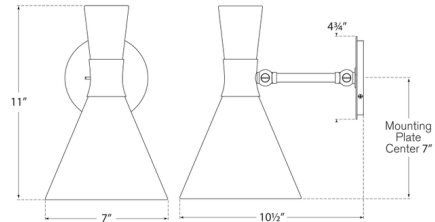

By Visual Comfort Signature

Description

The Liam Wall Sconce combines form and function with its elegant cinched silhouette and a pivoting design for directing the light. Whether placed in a cozy living room corner or by your bed, it serves as a fashionable, convenient reading lamp.

Shown in hand-rubbed antique brass / matte white

Specifications

COLOR	Matte White
BODY FINISH	Hand-Rubbed Antique Brass
WATTAGE	40W
DIMMER	Standard 120V
DIMENSIONS	7"W x 11"H x 10.5"D
BULB NOT INCLUDED	1 x B11/Candelabra (E12)/40W/120V Incandescent
OTHER BULB OPTIONS	1 x B11/Candelabra (E12)/120V LED