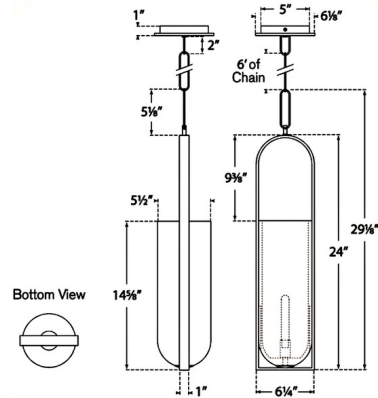

### Description

The Melange Elongated Pendant brings an organic luxe to your interior space. The smooth metal frame softens minimalist surrounds, while the carved Alabaster casts a warm glow across your room. Alabaster contains unique variations in both veining and tone, offering a custom look to each piece.

### Specifications

COLOR	Alabaster
BODY FINISH	Antique-Burnished Brass
WATTAGE	9W
DIMMER	Standard 120V
DIMENSIONS	6.25"W x 29.125"H x 5.5"D
BULB NOT INCLUDED	1 x T10/Medium (E26)/9W/120V LED

### Technical Information

PRODUCT DIMENSIONS	Adjustable Chain Length: 72"
--------------------	------------------------------

CLICK TO VIEW PRODUCT

Notes: