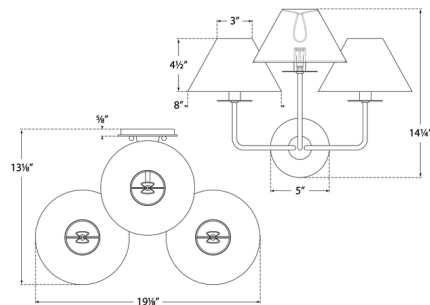

### Specifications

COLOR	.....	Linen
BODY FINISH	.....	Burnished Silver Leaf
WATTAGE	.....	120W
DIMMER	.....	Standard 120V
DIMENSIONS	.....	19.125"W x 14.25"H x 13.125"D
BULB NOT INCLUDED	.....	3 x B11/Candelabra (E12)/40W/120V Incandescent
OTHER BULB OPTIONS	.....	3 x B11/Candelabra (E12)/120V LED