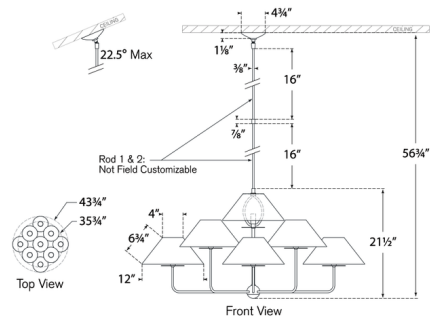

### Specifications

COLOR . . . . . Linen  
 BODY FINISH . . . . . Gild  
 WATTAGE . . . . . 360W  
 DIMMER . . . . . Standard 120V  
 DIMENSIONS . . . . . 43.75"W x 21.5"H  
 BULB NOT INCLUDED . . . . . 9 x B11/Candelabra (E12)/40W/120V Incandescent  
 OTHER BULB OPTIONS . . . . . 9 x B11/Candelabra (E12)/120V LED