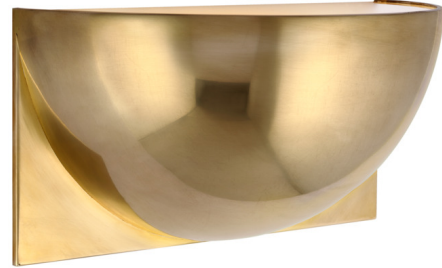

Lightology

lightology.com
866-954-4489
05-25-26

Project: _____
 Company: _____
 Location: _____ Fixture Type: _____
 SPEC #: **VCG1240319**
 Approved On: _____ Approved By: _____

Quarter Sphere Wall Sconce

By Visual Comfort Signature

Description

The Quarter Sphere Wall Sconce presents a sleek, simple profile that complements many settings. An LED light shines out through a frosted glass diffuser, providing a layer of soft ambient illumination.

Shown in natural brass / frosted

Specifications

COLOR Frosted
 BODY FINISH Natural Brass
 WATTAGE 12W
 DIMMER Standard 120V
 DIMENSIONS 10"W x 5"H x 5"D
 INTEGRATED LED MODULE 1 x LED/12W/120V LED

Technical Information