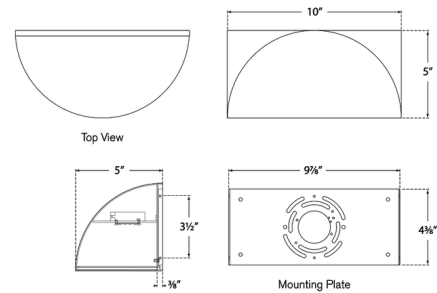

Shown in natural brass / frosted

Specifications

COLOR Frosted
 BODY FINISH Natural Brass
 WATTAGE 12W
 DIMMER Standard 120V
 DIMENSIONS 10"W x 5"H x 5"D
 INTEGRATED LED MODULE 1 x LED/12W/120V LED

Technical Information