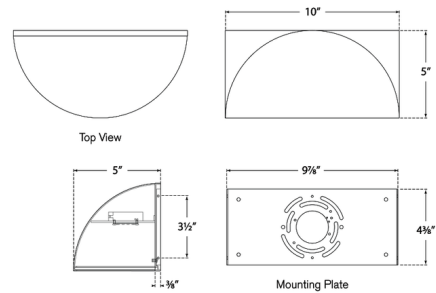

By Visual Comfort Signature

Description

The Quarter Sphere Wall Sconce presents a sleek, simple profile that complements many settings. An LED light shines out through a frosted glass diffuser, providing a layer of soft ambient illumination.

Shown in white / frosted

Specifications

COLOR Frosted
BODY FINISH White
WATTAGE 12W
DIMMER Standard 120V
DIMENSIONS 10"W x 5"H x 5"D
INTEGRATED LED MODULE 1 x LED/12W/120V LED

Technical Information

LAMP COLOR 2700K
LUMENS/WATT 83.33
LUMINOUS FLUX 1000 lumens