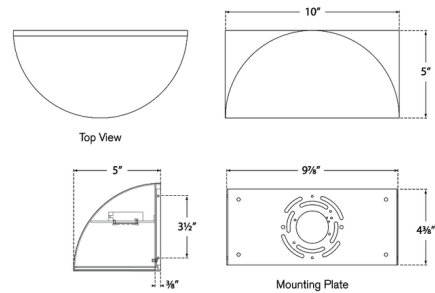

By Visual Comfort Signature

Description

The Quarter Sphere Wall Sconce presents a sleek, simple profile that complements many settings. An LED light shines out through a frosted glass diffuser, providing a layer of soft ambient illumination.

Shown in white / frosted

Specifications

COLOR Frosted
BODY FINISH White
WATTAGE 12W
DIMMER Standard 120V
DIMENSIONS 10"W x 5"H x 5"D
INTEGRATED LED MODULE 1 x LED/12W/120V LED

Technical Information

LAMP COLOR 2700K
LUMENS/WATT 83.33
LUMINOUS FLUX 1000 lumens