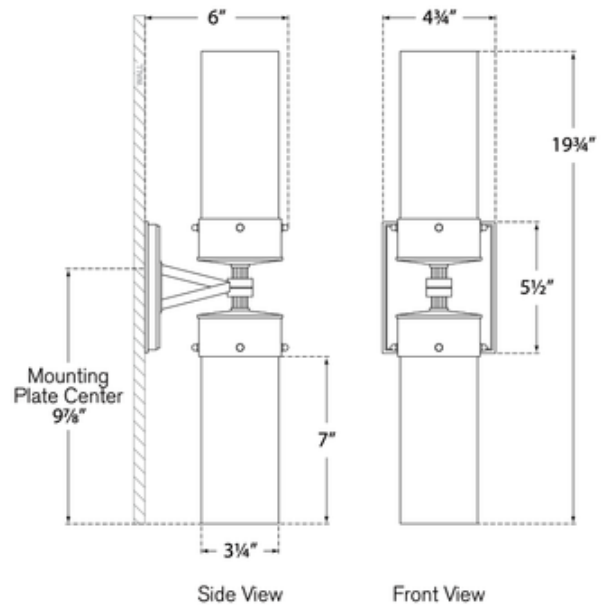

COMPANY	PROJECT	FIXTURE TYPE	APPROVED BY	DATE