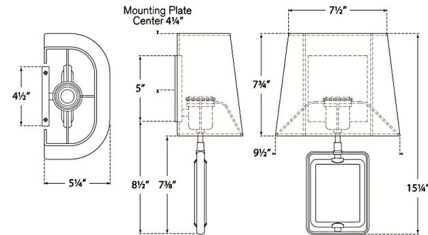

By Visual Comfort Signature

Description

The Henri Wall Sconce brings a clean decorative look to your interior space. The inner crystal body is complemented by a brass frame. A rectangle shield shaped shade completes the look and casts warm shadows across your room.

Shown in polished nickel / linen

Specifications

COLOR	Linen
BODY FINISH	Polished Nickel
WATTAGE	40W
DIMMER	Standard 120V
DIMENSIONS	9.5"W x 15.25"H x 5.25"D
BULB NOT INCLUDED	1 x A19/Medium (E26)/40W/120V Incandescent
OTHER BULB OPTIONS	1 x A19/Medium (E26)/120V LED