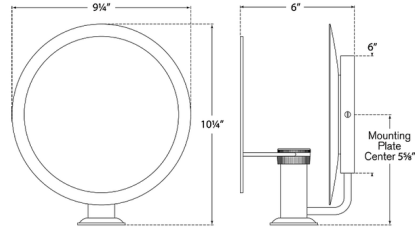

By Visual Comfort Signature

Description

The Osiris Wall Sconce makes a geometric statement with its unique design of layered circles. The bulb sits between a metal disc and a linen diffuser disc, creating a blend of reflected, direct and diffused light to illuminate your space. Styling the sconce without the linen diffuser offers a pared-down, more industrial look with the bulb fully exposed.

Shown in polished nickel / linen

Specifications

COLOR	Linen
BODY FINISH	Polished Nickel
WATTAGE	40W
DIMMER	Standard 120V
DIMENSIONS	9.25"W x 10.25"H x 6"D
BULB NOT INCLUDED	1 x A19/Medium (E26)/40W/120V Incandescent
OTHER BULB OPTIONS	1 x A19/Medium (E26)/120V LED