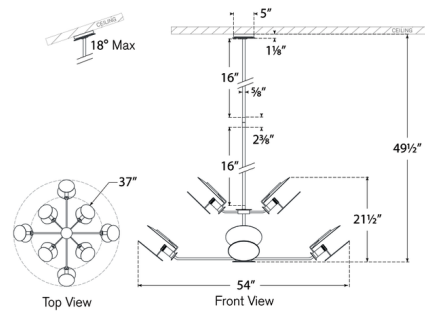

By Visual Comfort Signature

Description

The distinctive Osiris Chandelier draws attention with its layered circles design, offering a bold geometric statement for a foyer or living room. Each bulb is positioned between a metal disc and a linen diffuser disc, creating a blend of reflected, direct and diffused light to illuminate your space. For a more industrial look, try styling the fixture without the linen diffusers. Note: Custom overall heights are available. For quotes, please contact our sales team.

Shown in polished nickel / linen

Specifications

COLOR	Linen
BODY FINISH	Polished Nickel
WATTAGE	320W
DIMMER	Standard 120V
DIMENSIONS	54"W x 21.5"H
BULB NOT INCLUDED	8 x A19/Medium (E26)/40W/120V Incandescent
OTHER BULB OPTIONS	8 x A19/Medium (E26)/120V LED