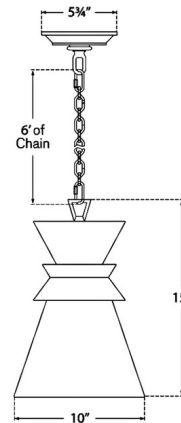

Description

The Alborg Pendant brings an industrial vibe to your interior space. The cone shaped shade in cinched with a band, and casts warm light downward in your room.

Specifications

COLOR N/A
BODY FINISH Matte Black / Antique Nickel
WATTAGE 60W
DIMMER Standard 120V
DIMENSIONS 10"W x 15"H
BULB NOT INCLUDED 1 x A19/Medium (E26)/60W/120V Incandescent
OTHER BULB OPTIONS 1 x A19/Medium (E26)/120V LED

Technical Information

PRODUCT DIMENSIONS Adjustable Chain Length: 72"

Shown in matte black / antique nickel

CLICK TO VIEW PRODUCT

Notes: