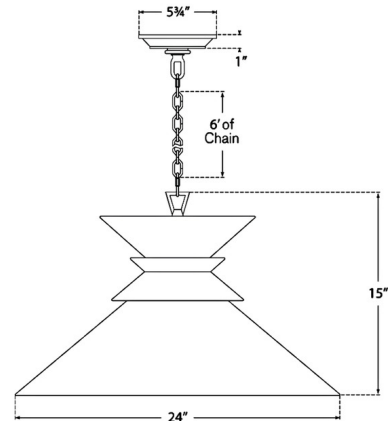

### Description

The Alborg Wide Pendant brings an industrial vibe to your interior space. The wide cone shaped shade is cinched with a band, and casts warm light downward in your room.

Shown in matte black / antique nickel

### Specifications

COLOR	N/A
BODY FINISH	Matte Black / Antique Nickel
WATTAGE	75W
DIMMER	Standard 120V
DIMENSIONS	24"W x 15"H
BULB NOT INCLUDED	1 x A19/Medium (E26)/75W/120V Incandescent
OTHER BULB OPTIONS	1 x A19/Medium (E26)/120V LED