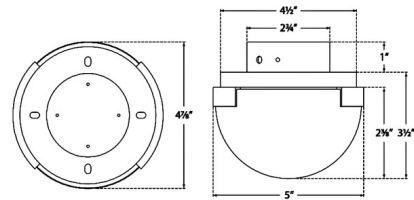

Shown in polished nickel / alabaster

Specifications

COLOR	Alabaster
BODY FINISH	Polished Nickel
WATTAGE	12W
DIMMER	Low Voltage Electronic
DIMENSIONS	5"W x 3.5"H
INTEGRATED LED MODULE	1 x LED/12W/120V LED