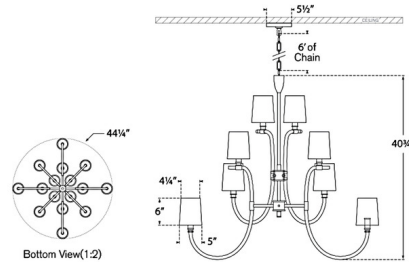

Shown in antique brass / crystal / linen

Specifications

COLOR Linen
BODY FINISH Antique Brass / Crystal
WATTAGE 640W
DIMMER Standard 120V
DIMENSIONS 44.25"W x 40.75"H
BULB NOT INCLUDED 16 x B11/Candelabra (E12)/40W/120V Incandescent
OTHER BULB OPTIONS 16 x B11/Candelabra (E12)/120V LED

Technical Information

PRODUCT DIMENSIONS Adjustable Chain Length: 72"

CLICK TO VIEW PRODUCT

Notes: