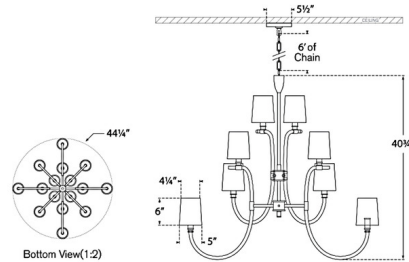

Shown in antique brass / crystal / linen

Specifications

COLOR Linen
 BODY FINISH Antique Brass / Crystal
 WATTAGE 640W
 DIMMER Standard 120V
 DIMENSIONS 44.25"W x 40.75"H
 BULB NOT INCLUDED 16 x B11/Candelabra (E12)/40W/120V Incandescent
 OTHER BULB OPTIONS 16 x B11/Candelabra (E12)/120V LED

Technical Information

PRODUCT DIMENSIONS Adjustable Chain Length: 72"

CLICK TO VIEW PRODUCT

Notes: