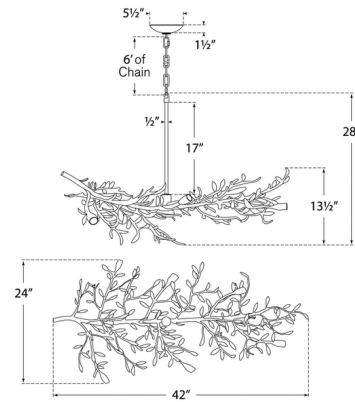

### Specifications

COLOR	N/A
BODY FINISH	Plaster White
WATTAGE	240W
DIMMER	Standard 120V
DIMENSIONS	42"L x 24"W x 28"H
BULB NOT INCLUDED	6 x G16.5/Candelabra (E12)/40W/120V Incandescent
OTHER BULB OPTIONS	6 x G16.5/Candelabra (E12)/120V LED