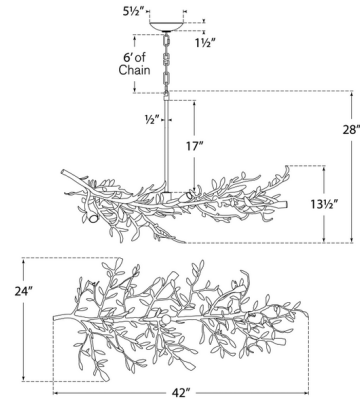

Shown in plaster white

Specifications

COLOR	N/A
BODY FINISH	Plaster White
WATTAGE	240W
DIMMER	Standard 120V
DIMENSIONS	42"L x 24"W x 28"H
BULB NOT INCLUDED	6 x G16.5/Candelabra (E12)/40W/120V Incandescent
OTHER BULB OPTIONS	6 x G16.5/Candelabra (E12)/120V LED