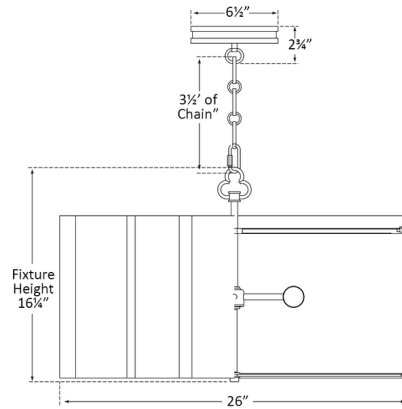

### Specifications

COLOR	N/A
BODY FINISH	White / Gild
WATTAGE	240W
DIMMER	Standard 120V
DIMENSIONS	26"W x 16.25"H
BULB NOT INCLUDED	4 x A19/Medium (E26)/60W/120V Incandescent
OTHER BULB OPTIONS	4 x A19/Medium (E26)/120V LED