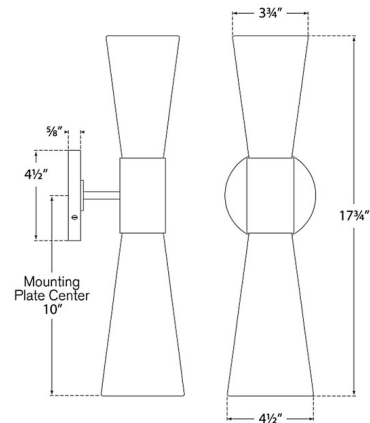

By Visual Comfort Signature

Description

The Clarkson Narrow Wall Sconce brings a clean minimalist form to your interior space. The dramatic frame is complemented with a smooth cinched shade that casts a soft glow of light across your room.

Shown in polished nickel / white

Specifications

COLOR	N/A
BODY FINISH	Polished Nickel / White
WATTAGE	50W
DIMMER	Standard 120V
DIMENSIONS	4.5"W x 17.75"H x 5.75"D
BULB NOT INCLUDED	2 x B11/Candelabra (E12)/25W/120V Incandescent
OTHER BULB OPTIONS	2 x B11/Candelabra (E12)/120V LED