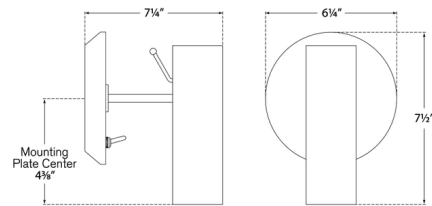

### Description

The Lancelot Wall Sconce combines chic style with functionality in its minimal design. It shows a hint of vintage inspiration through its slim profile, formed by a sleek cylinder shade and simple arm. The head pivots for adjusting light direction, perfect for use as a bedside reading lamp or in a work area.

### Specifications

COLOR	N/A
BODY FINISH	Hand-Rubbed Antique Brass
WATTAGE	4.5W
DIMMER	N/A
DIMENSIONS	6.25"W x 7.5"H x 7.25"D
BULB NOT INCLUDED	1 x R14/E17 (Intermediate)/4.5W/120V LED

CLICK TO VIEW PRODUCT