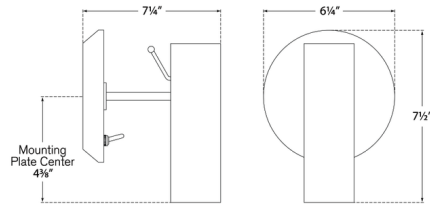

By Visual Comfort Signature

Description

The Lancelot Wall Sconce combines chic style with functionality in its minimal design. It shows a hint of vintage inspiration through its slim profile, formed by a sleek cylinder shade and simple arm. The head pivots for adjusting light direction, perfect for use as a bedside reading lamp or in a work area.

Shown in hand-rubbed antique brass

Specifications

COLOR	N/A
BODY FINISH	Hand-Rubbed Antique Brass
WATTAGE	4.5W
DIMMER	N/A
DIMENSIONS	6.25"W x 7.5"H x 7.25"D
BULB NOT INCLUDED	1 x R14/E17 (Intermediate)/4.5W/120V LED