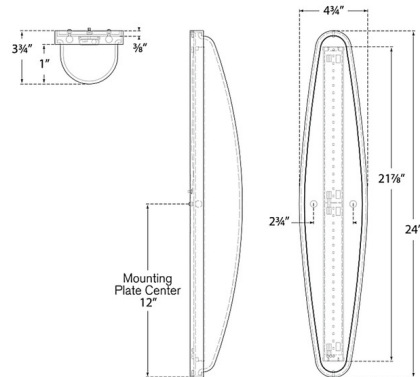

Lightology

lightology.com
866-954-4489
06-04-26

Project: _____

Company: _____

Location: _____ Fixture Type: _____

SPEC #: **VCG1240423**

Approved On: _____ Approved By: _____

Ezra Bathroom Vanity Light

By Visual Comfort Signature

Description

The Ezra Bathroom Vanity Light brings an art deco vibe to your interior space. The elongated, rounded form is complemented with glass, creating an ambient glow across your room. Note: Fixture does not cover a standard US junction box and requires a 2 x 4 inch junction box.

Specifications

COLOR	White
BODY FINISH	Polished Nickel
WATTAGE	36W
DIMMER	Standard 120V
DIMENSIONS	4.75"W x 24"H x 3.75"D
INTEGRATED LED MODULE	2 x LED/18W/120V LED

Technical Information

LAMP COLOR	2700K
LUMENS/WATT	100.00
LUMINOUS FLUX	1800 lumens

Shown in polished nickel / white

CLICK TO VIEW PRODUCT

Notes: