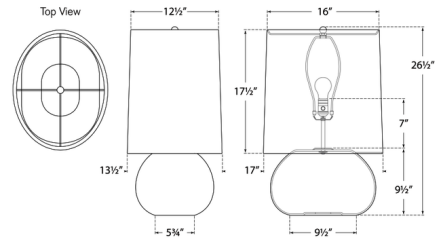

Shown in marion white / linen

Specifications

COLOR Linen
BODY FINISH Marion White
WATTAGE 100W
DIMMER Included
DIMENSIONS 17"W x 26.5"H x 13.5"D
BULB NOT INCLUDED 1 x A19/Medium (E26)/100W/120V Incandescent
OTHER BULB OPTIONS 1 x A19/Medium (E26)/120V LED