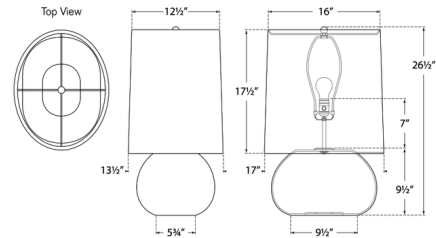

Shown in marion white / linen

Specifications

COLOR Linen
BODY FINISH Marion White
WATTAGE 100W
DIMMER Included
DIMENSIONS 17"W x 26.5"H x 13.5"D
BULB NOT INCLUDED 1 x A19/Medium (E26)/100W/120V Incandescent
OTHER BULB OPTIONS 1 x A19/Medium (E26)/120V LED