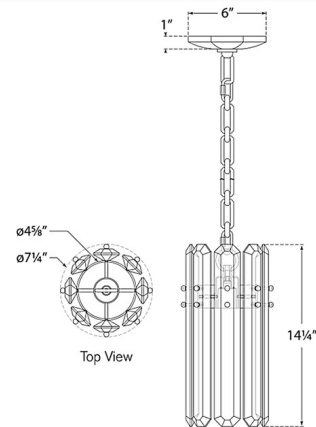

CLICK TO VIEW PRODUCT

Notes: