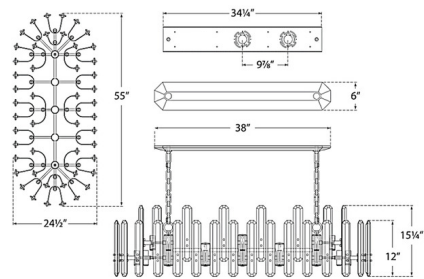

Shown in hand-rubbed antique brass / crystal

Specifications

COLOR	Crystal
BODY FINISH	Hand-Rubbed Antique Brass
WATTAGE	600W
DIMMER	Standard 120V
DIMENSIONS	55"L x 24.5"W x 15.25"H
BULB NOT INCLUDED	24 x B11/Candelabra (E12)/25W/120V Incandescent
OTHER BULB OPTIONS	24 x B11/Candelabra (E12)/120V LED