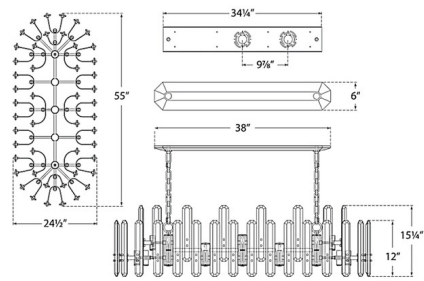

Shown in polished nickel / crystal

Specifications

COLOR	Crystal
BODY FINISH	Polished Nickel
WATTAGE	600W
DIMMER	Standard 120V
DIMENSIONS	55"L x 24.5"W x 15.25"H
BULB NOT INCLUDED	24 x B11/Candelabra (E12)/25W/120V Incandescent
OTHER BULB OPTIONS	24 x B11/Candelabra (E12)/120V LED

Technical Information

PRODUCT DIMENSIONS Two Adjustable Chain Lengths: 72"

CLICK TO VIEW PRODUCT

Notes: