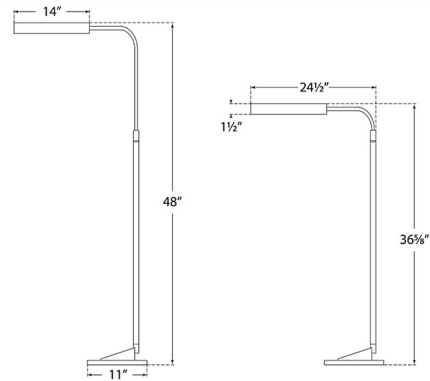

Shown in aged iron

CLICK TO VIEW PRODUCT

Notes: