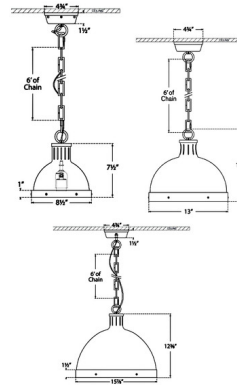

### Specifications

COLOR	Frosted
BODY FINISH	Hand-Rubbed Antique Brass
WATTAGE	60W
DIMMER	Standard 120V
DIMENSIONS	8.75\"W x 7.5\"H
BULB NOT INCLUDED	1 x A19/Medium (E26)/60W/120V Incandescent
OTHER BULB OPTIONS	1 x A19/Medium (E26)/120V LED

### Technical Information

PRODUCT DIMENSIONS	Adjustable Chain Length: 72"
--------------------	------------------------------

CLICK TO VIEW PRODUCT

Notes: