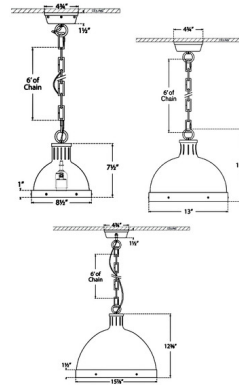

Shown in hand-rubbed antique brass / frosted

Specifications

COLOR	Frosted
BODY FINISH	Hand-Rubbed Antique Brass
WATTAGE	60W
DIMMER	Standard 120V
DIMENSIONS	8.75"W x 7.5"H
BULB NOT INCLUDED	1 x A19/Medium (E26)/60W/120V Incandescent
OTHER BULB OPTIONS	1 x A19/Medium (E26)/120V LED

Technical Information

PRODUCT DIMENSIONS	Adjustable Chain Length: 72"
--------------------	------------------------------

CLICK TO VIEW PRODUCT

Notes: