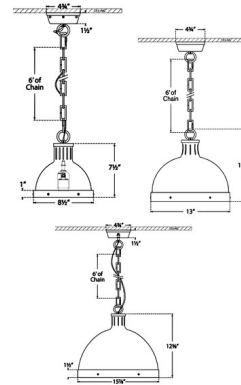

Shown in bronze / hand-rubbed antique brass / frosted

Specifications

COLOR Frosted
BODY FINISH Bronze / Hand-Rubbed Antique Brass
WATTAGE 120W
DIMMER Standard 120V
DIMENSIONS 16" W x 13.75" H
BULB NOT INCLUDED 2 x A19/Medium (E26)/60W/120V Incandescent
OTHER BULB OPTIONS 2 x A19/Medium (E26)/120V LED