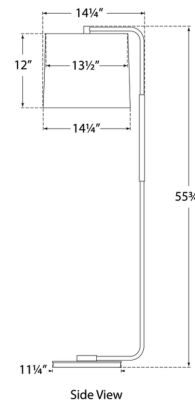

### Specifications

COLOR	.....	Linen
BODY FINISH	.....	Soft Silver
WATTAGE	.....	75W
DIMMER	.....	N/A
DIMENSIONS	.....	14.5"W x 55.75"H
BULB NOT INCLUDED	.....	1 x A19/Medium (E26)/75W/120V Incandescent
OTHER BULB OPTIONS	.....	1 x A19/Medium (E26)/120V LED