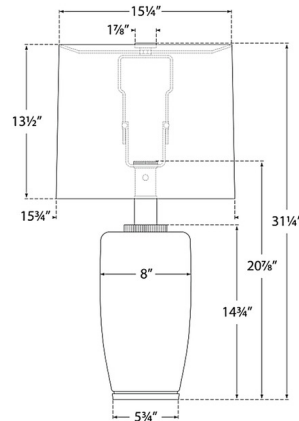

Shown in polar blue crackle / linen

Specifications

COLOR	Linen
BODY FINISH	Polar Blue Crackle
WATTAGE	100W
DIMMER	Included
DIMENSIONS	15.75"W x 31.25"H
BULB NOT INCLUDED	1 x A19/Medium (E26)/100W/120V Incandescent
OTHER BULB OPTIONS	1 x A19/Medium (E26)/120V LED

Technical Information

PRODUCT DIMENSIONS	Cord: 144"
--------------------	-------	------------

CLICK TO VIEW PRODUCT

Notes: